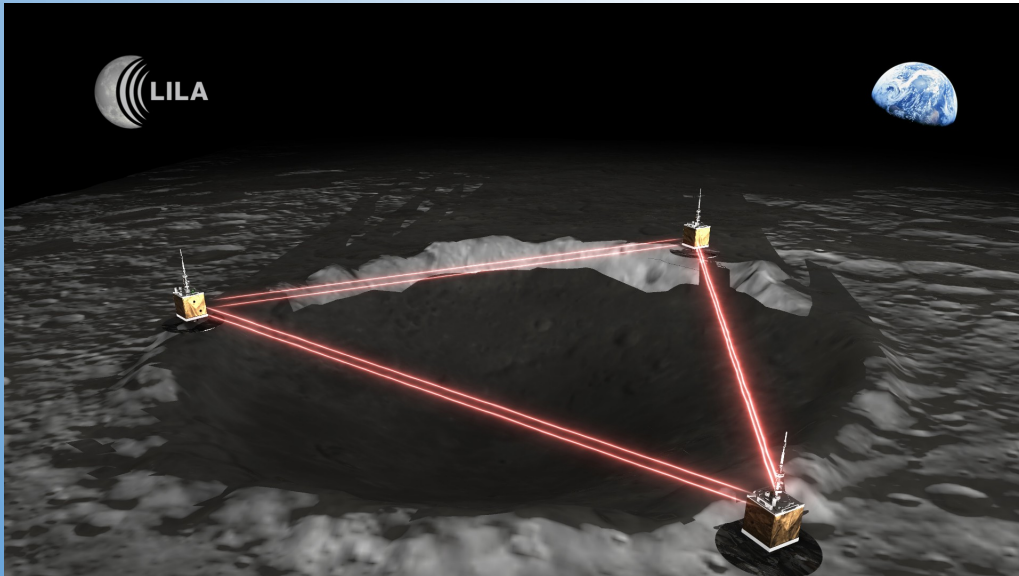

## Laser Interferometer Lunar Antenna – a New Frontier in Multi-Messenger Astrophysics

*Prof. Karan Jani (Asst. Professor, Physics & Astronomy, Vanderbilt University, USA)*

Image courtesy LILA | Lunar Labs Vanderbilt University

In this talk, the speaker will review LILA (Laser Interferometer Lunar Antenna) - a recent initiative within the multi-messenger astrophysics community, geoscientists, in collaboration with space industries, to develop a gravitational-wave detector on the surface of the Moon. The Moon's unique environment and location opens a new window in the gravitational-wave spectrum which is otherwise inaccessible from earth or space for next several decades. He will highlight Moon's unique role in multi-messenger astrophysics landscape and its synergy with detectors from earth and space, and will discuss LILA's timeline in the context of NASA Artemis, the commercial lunar exploration programs in the US, and lunar missions from India and Europe. In doing so, the broader community is invited to engage in the efforts for building an inclusive lunar multi-messenger collaboration.

*Prof. Jani joined Pennsylvania State University as an international student, where he earned Bachelor of Science degrees in Astronomy-Astrophysics and in Physics, with a minor in Mathematics, then to Georgia Institute of Technology, where he earned his Ph.D. in Physics. Along the way, he held research positions at the Max Planck Institute for Gravitational Physics, Perimeter Institute for Theoretical Physics, Caltech-LIGO, and Yale Astronomy. Now, he is at Vanderbilt University, where he holds the endowed position of Cornelius Vanderbilt Dean's Faculty Fellow in Astrophysics, serves as the founding Director of Vanderbilt Lunar Labs Initiative, and holds professor appointments in Physics & Astronomy, Data Science and Communication of Science & Technology.*